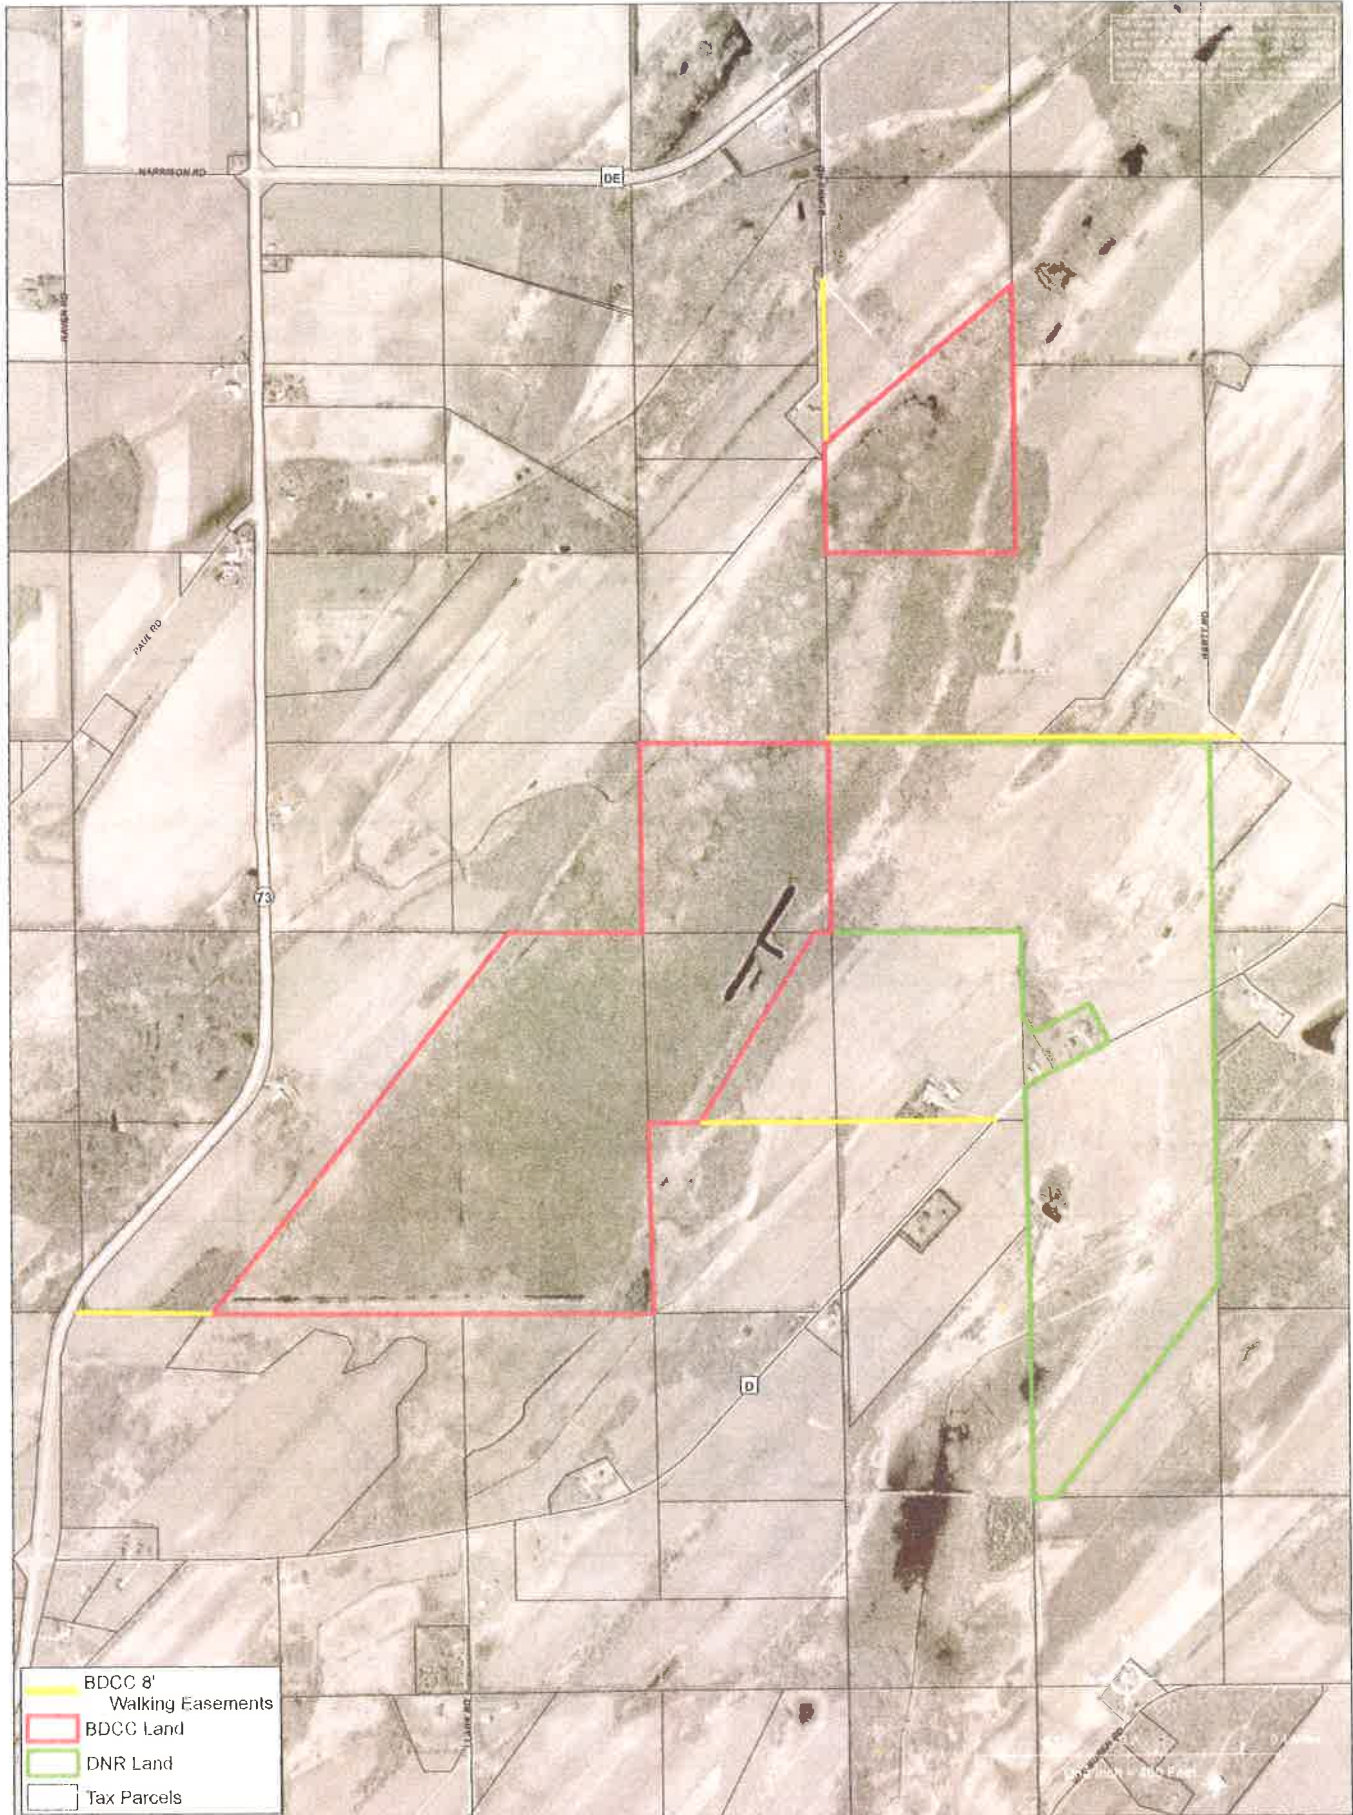

Beaver Dam Conservationist Club Property Town of Calamus, Dodge County, WI

CALAMUS

T.11N. - R.13E.

0 miles 0.5

See WESTFORD Page 36

See ELBA Page 18

The maps and acreages presented are representations intended to be a general reference to the public. They are not intended for legal, survey, or other related uses, and are advisory only. Dodge County assumes no liability for any use or misuse of the information. For the full disclaimer please see page 1.

Check the new online Land Records Search Tool for the latest parcel info!

www.co.dodge.wi.us

Dodge County

Web Map

www.co.dodge.wi.us

See BEAVER DAM Page 13

See LOWELL (N) Page 27