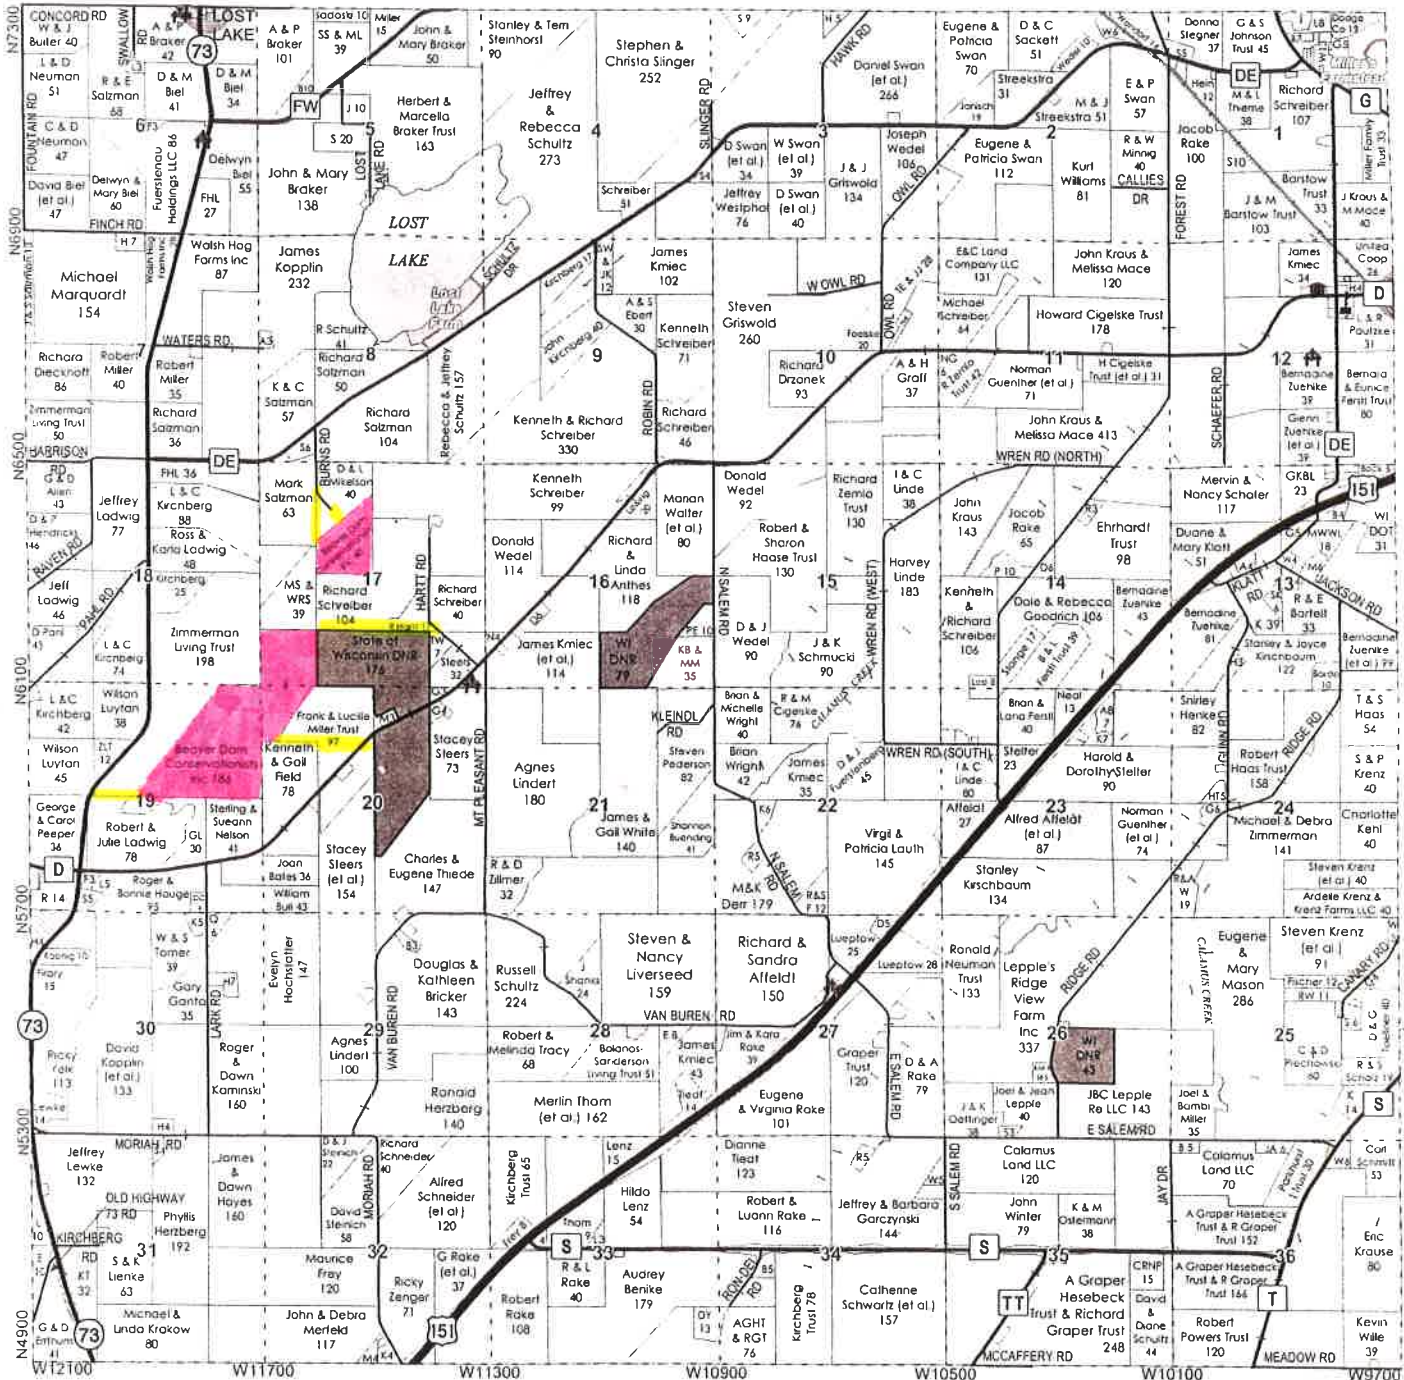

CALAMUS

T.11N. - R.13E.

0 miles 0.5

See WESTFORD Page 36

See ELBA Page 18

Check the new online Land Records Search Tool for the latest parcel info!

www.co.dodge.wi.us

Dodge County

Web Map

www.co.dodge.wi.us

See BEAVER DAM Page 13

See LOWELL (N) Page 27